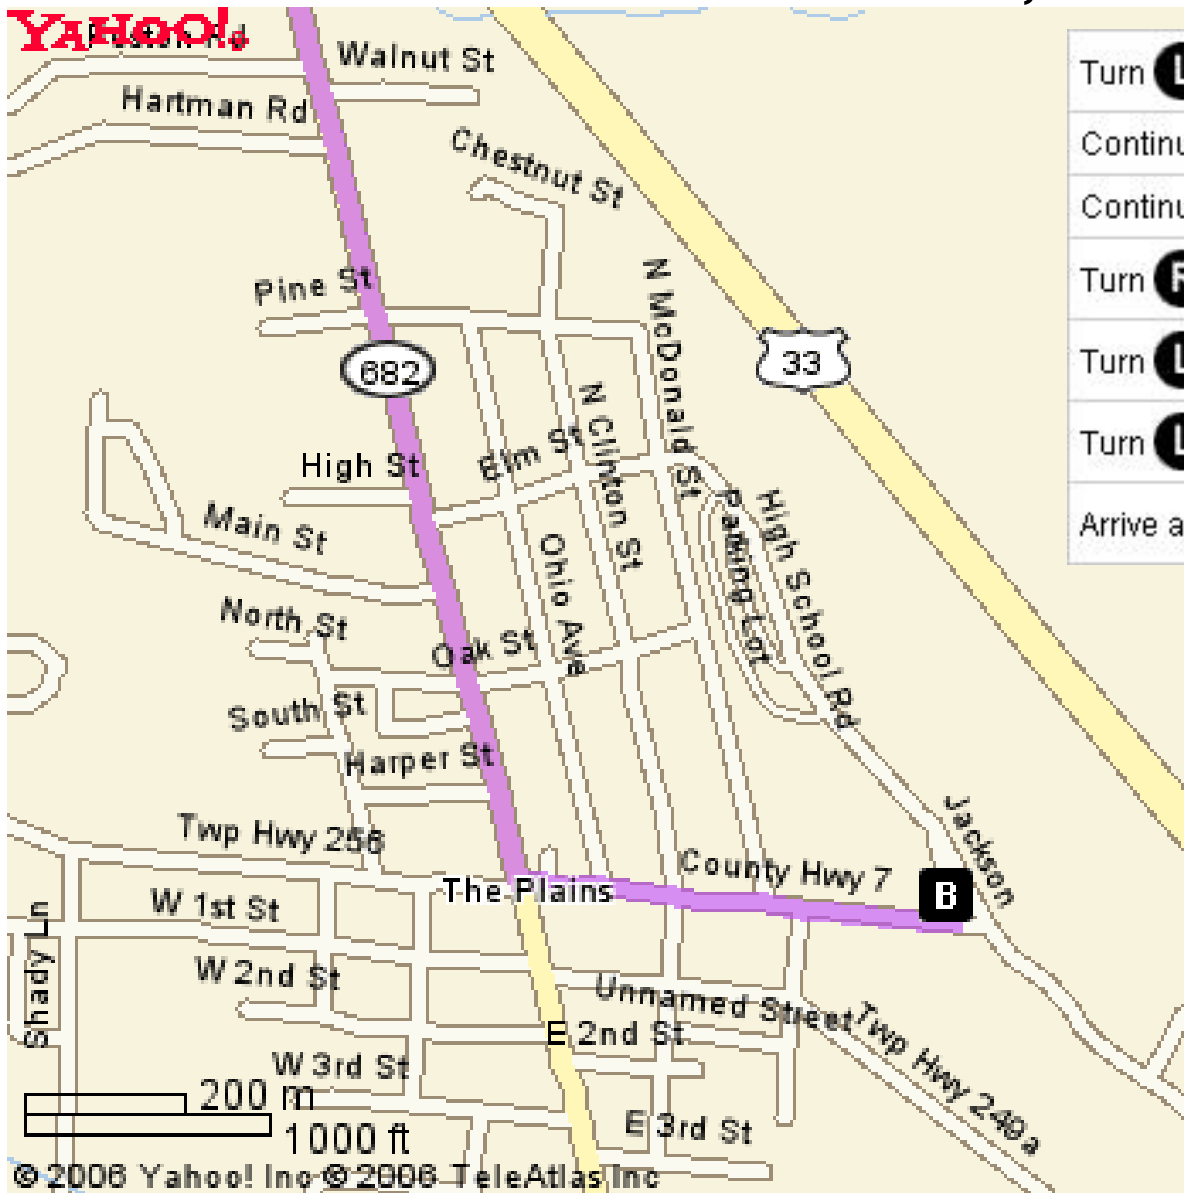

# Athens High School 1 High School Dr The Plains, Ohio

- Turn **L** on S Memorial Dr[US-33] - go **0.5** mi
- Continue to follow **US-33** - go **36.7** mi
- Continue on Ramp toward The Plains - go **0.2** mi
- Turn **R** on **Plains Rd**[OH-682] - go **0.9** mi
- Turn **L** on Johnson Rd - go **0.3** mi
- Turn **L** on High School Rd - go **< 0.1** mi
- Arrive at **1 HIGH SCHOOL RD, THE PLAINS**, on the **R**