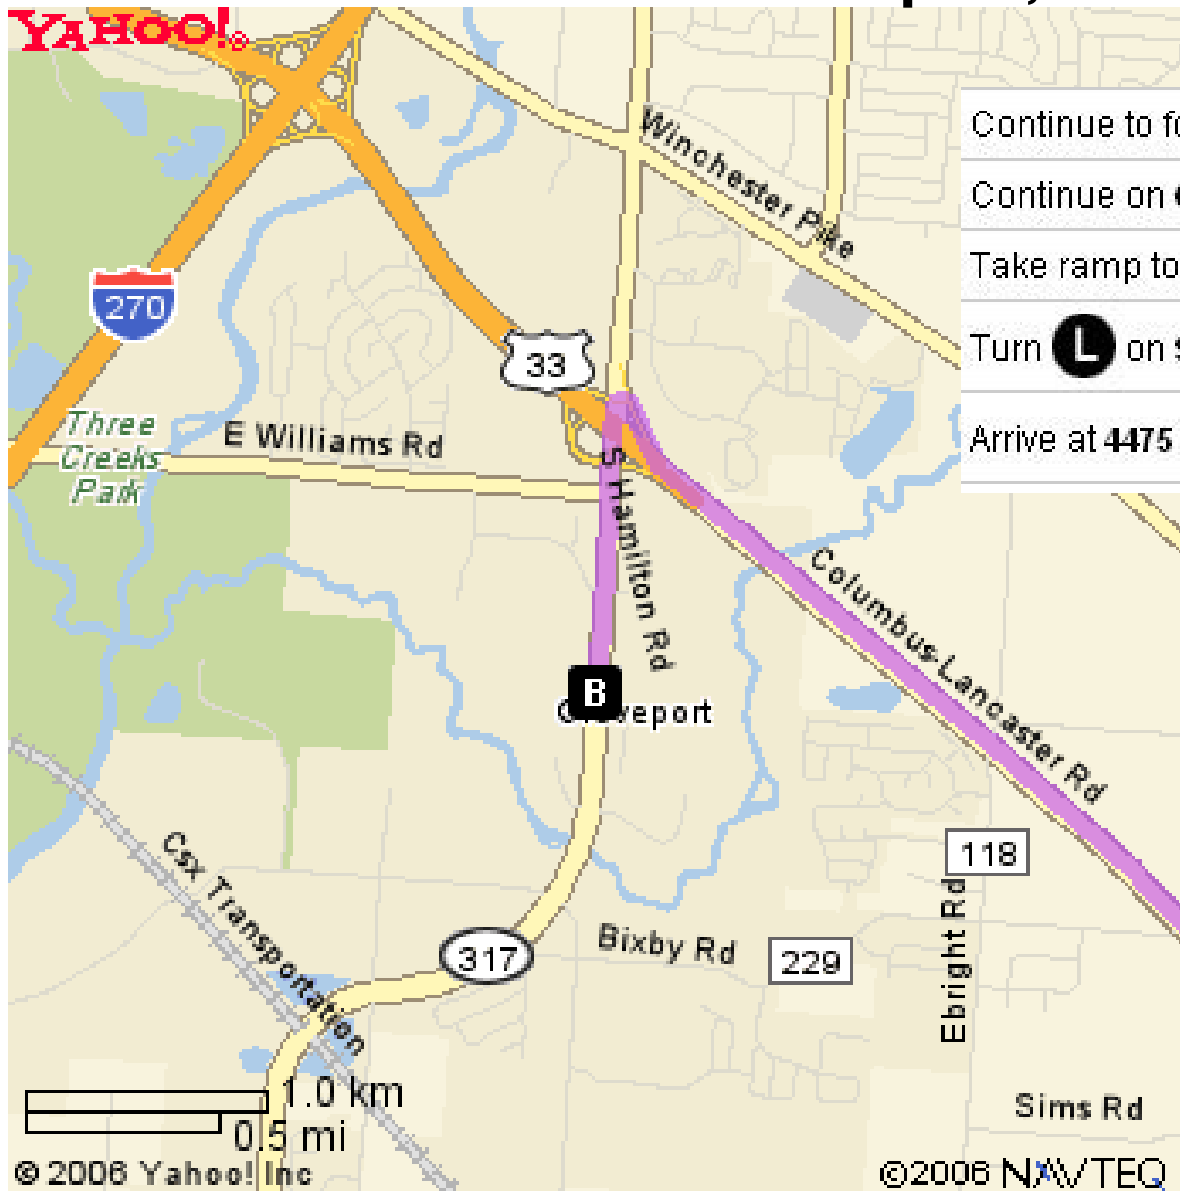

Groveport High School

4475 S Hamilton Rd

Groveport, Ohio

Continue to follow **US-33-BUS** - go **4.0** mi

Continue on **COLUMBUS LANCASTER RD** - go **12.9** mi

Take ramp toward **GROVEPORT** - go **0.2** mi

Turn **L** on **S HAMILTON RD** - go **0.8** mi

Arrive at **4475 S HAMILTON RD, GROVEPORT**, on the **R**