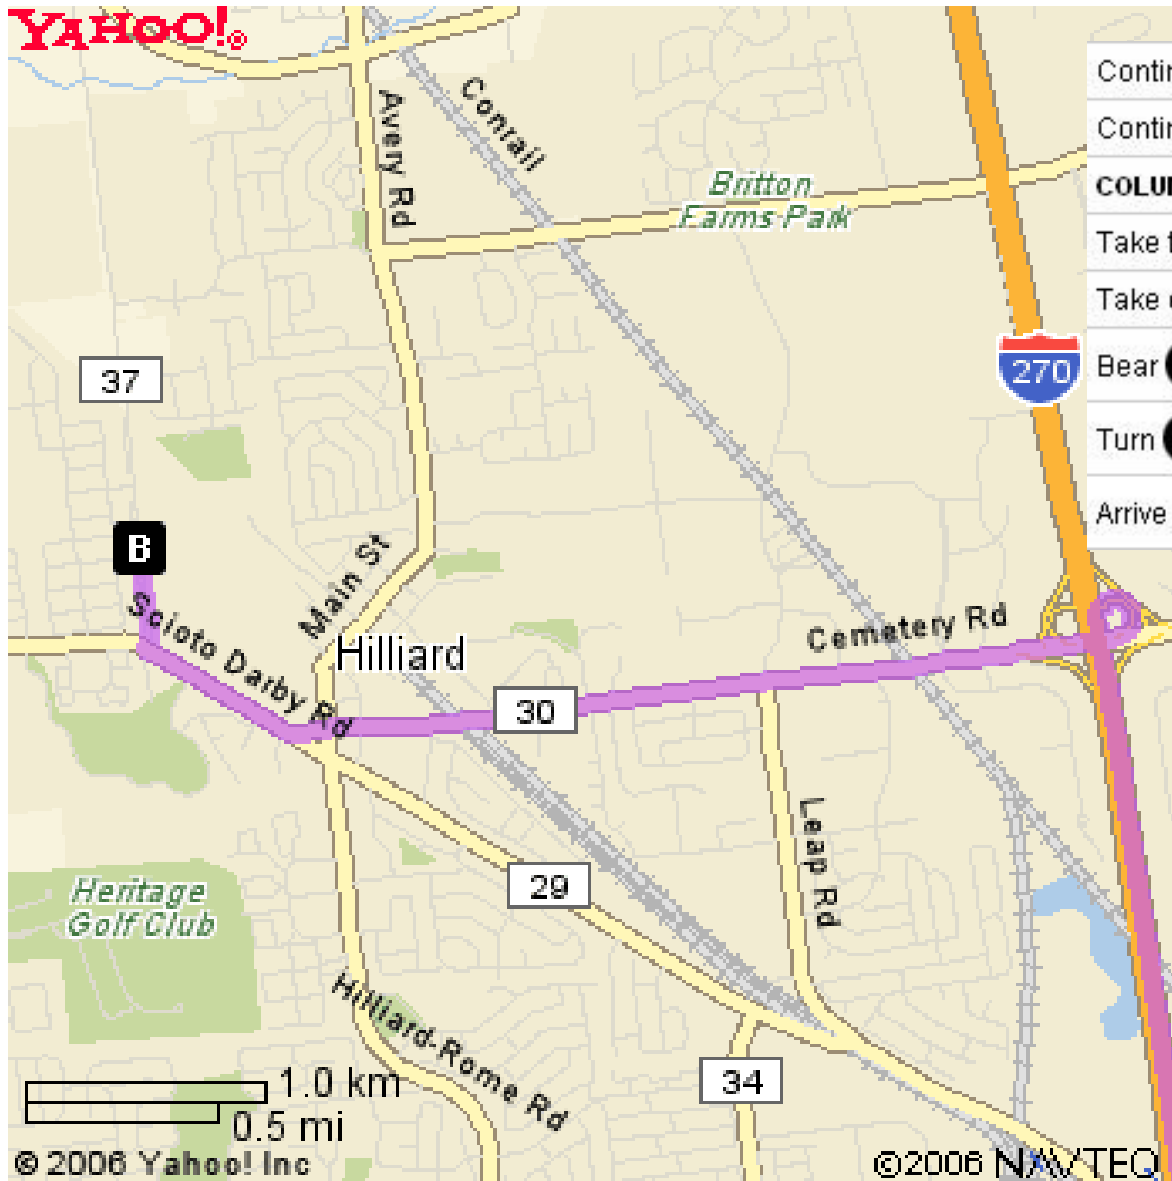

Hilliard Darby High School

4200 Leppert Rd

Hilliard, Ohio

- Continue to follow **US-33-BUS** - go **4.0** mi
- Continue on **COLUMBUS LANCASTER RD[US-33]** - go **12.9** mi
- COLUMBUS LANCASTER RD** becomes **US-33 WEST** - go **1.4** mi
- Take the **I-270 SOUTH** exit toward **CINCINNATI** - go **21.7** mi
- Take exit **#13B/CEMETERY RD** onto **CEMETERY RD** - go **2.5** mi
- Bear **R** on **SCIOTO DARBY RD** - go **0.4** mi
- Turn **R** on **LEPPERT RD** - go **0.3** mi
- Arrive at **4200 LEPPERT RD, HILLIARD**, on the **R**