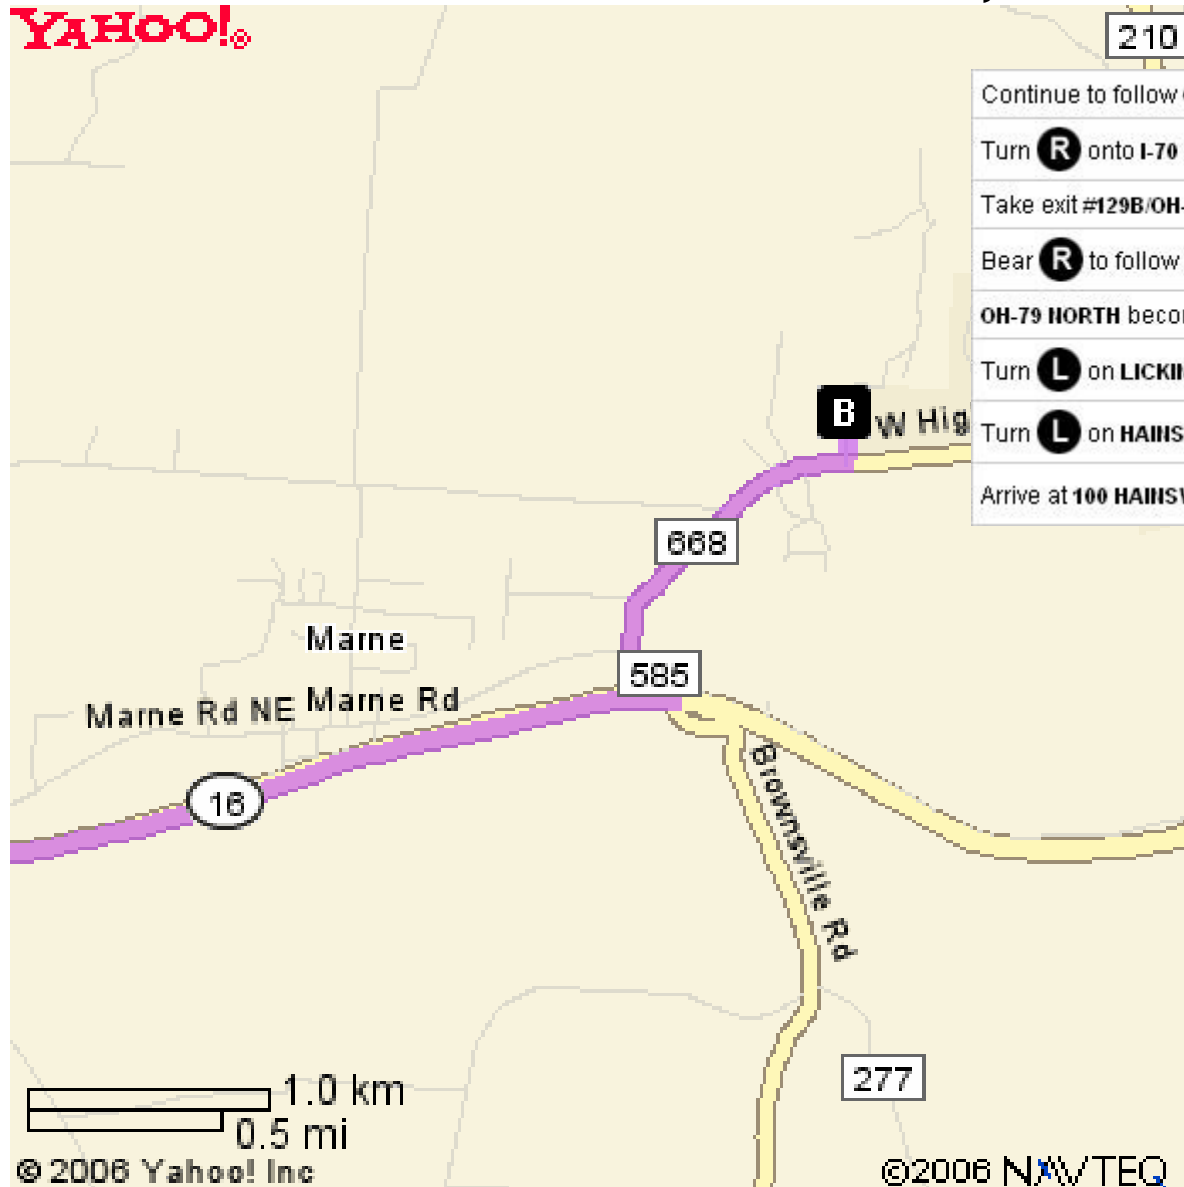

Licking Valley High School

100 Hainsview Dr

Newark, Ohio

YAHOO!

- 210
- Continue to follow OH-37 - go 13.9 mi
 - Turn **R** onto I-70 EAST - go 3.0 mi
 - Take exit #129B/OH-79 NORTH onto HEBRON RD[OH-79] toward HEWARK - go 8.4 mi
 - Bear **R** to follow OH-79 NORTH - go 2.9 mi
 - OH-79 NORTH becomes OH-16 EAST - go 5.1 mi
 - Turn **L** on LICKING VALLEY RD - go 1.0 mi
 - Turn **L** on HAINSVIEW DR - go 0.1 mi
 - Arrive at 100 HAINSVIEW DR, HEWARK, on the **R**