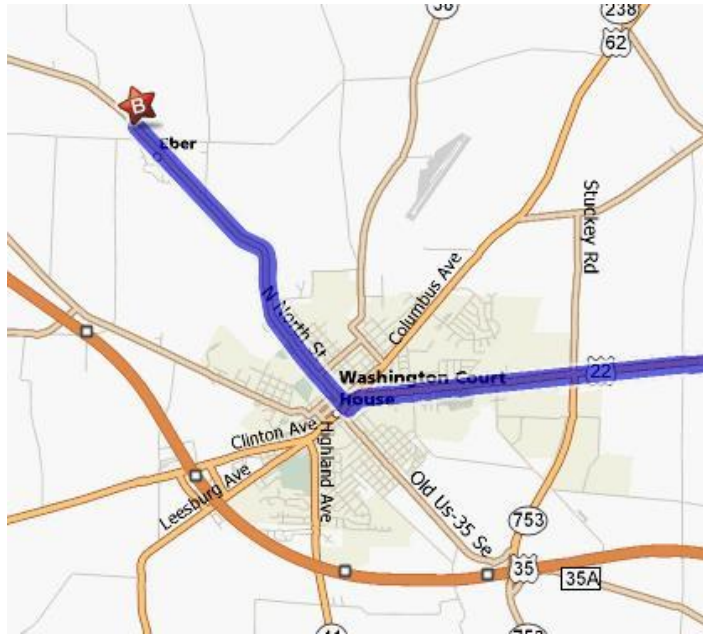

Miami Trace High School

3722 St Rt 41 NW

Washington Court House, Ohio

- 2: Turn LEFT onto N MEMORIAL DR/US-33-BR/LANCASTER BUSINESS ROUTE.
- 3: Turn RIGHT onto LINCOLN AVE/US-22/OH-188. Continue to follow US-22.
- 4: Turn RIGHT onto E MAIN ST/US-22/OH-56. Continue to follow US-22.
- 5: Turn LEFT onto E COURT ST/US-22/US-62/OH-3.
- 6: Turn RIGHT onto N NORTH ST/OH-41. Continue to follow OH-41.
- END
 7: End at 3722 State Route 41 NW Washington Court House, OH 43160-9408