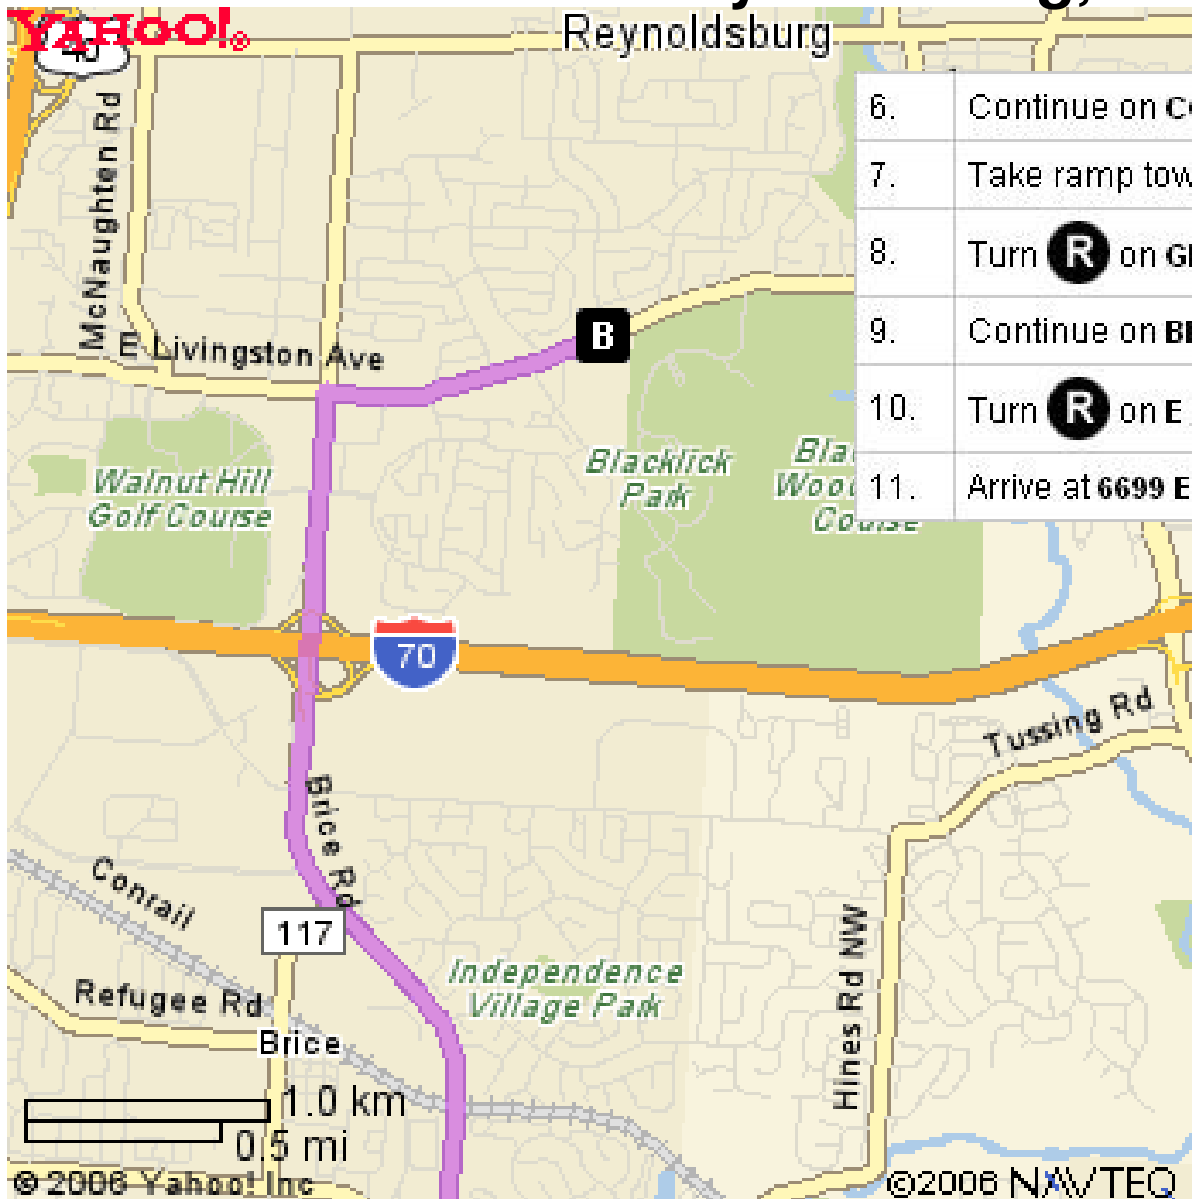

Reynoldsburg High School

6699 E Livingston Ave

Reynoldsburg, Ohio

- | | |
|-----|---|
| 6. | Continue on COLUMBUS LANCASTER RD[US-33] - go 9.2 mi |
| 7. | Take ramp toward CANAL WINCHESTER - go 0.3 mi |
| 8. | Turn R on GENDER RD[OH-674] - go 4.5 mi |
| 9. | Continue on BRICE RD - go 1.3 mi |
| 10. | Turn R on E LIVINGSTON AVE - go 0.7 mi |
| 11. | Arrive at 6699 E LIVINGSTON AVE, REYNOLDSBURG |