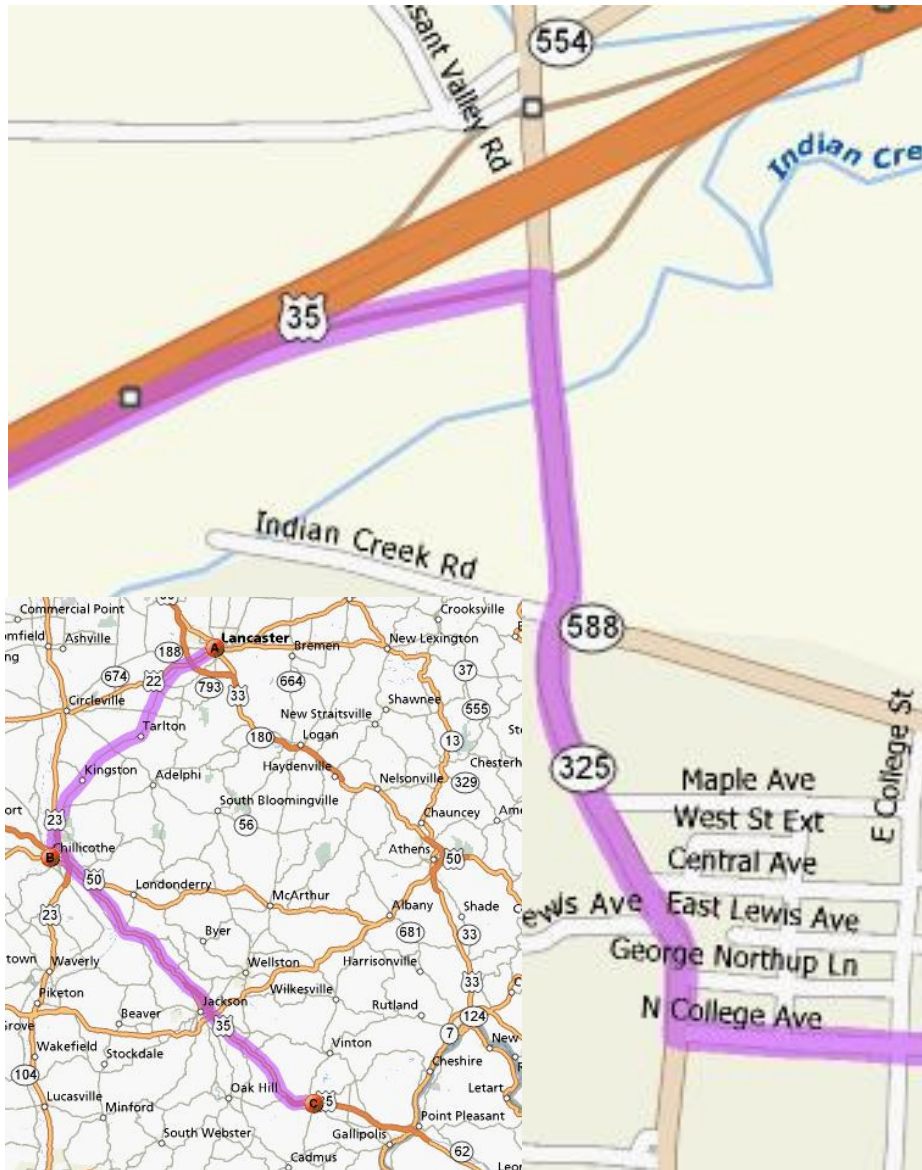

Rio Grande College St Rt 325 & Ridge Ave Rio Grande, Ohio

Turn **RIGHT** onto **W MAIN ST/US-22** go 10.6 miles
 Turn **LEFT** onto **OH-159** go 30 miles
 Turn **LEFT** onto **US-23 South** go 4.3 miles
Merge onto **US-35 East** to Portsmouth go 46.5 miles
 Take the **OH-325 Exit** to Rio Grande go .2 miles
 Turn **RIGHT** onto **OH-325** go 1.5 miles
 Turn **LEFT** onto **RIDGE ST**
Parking is on left and right