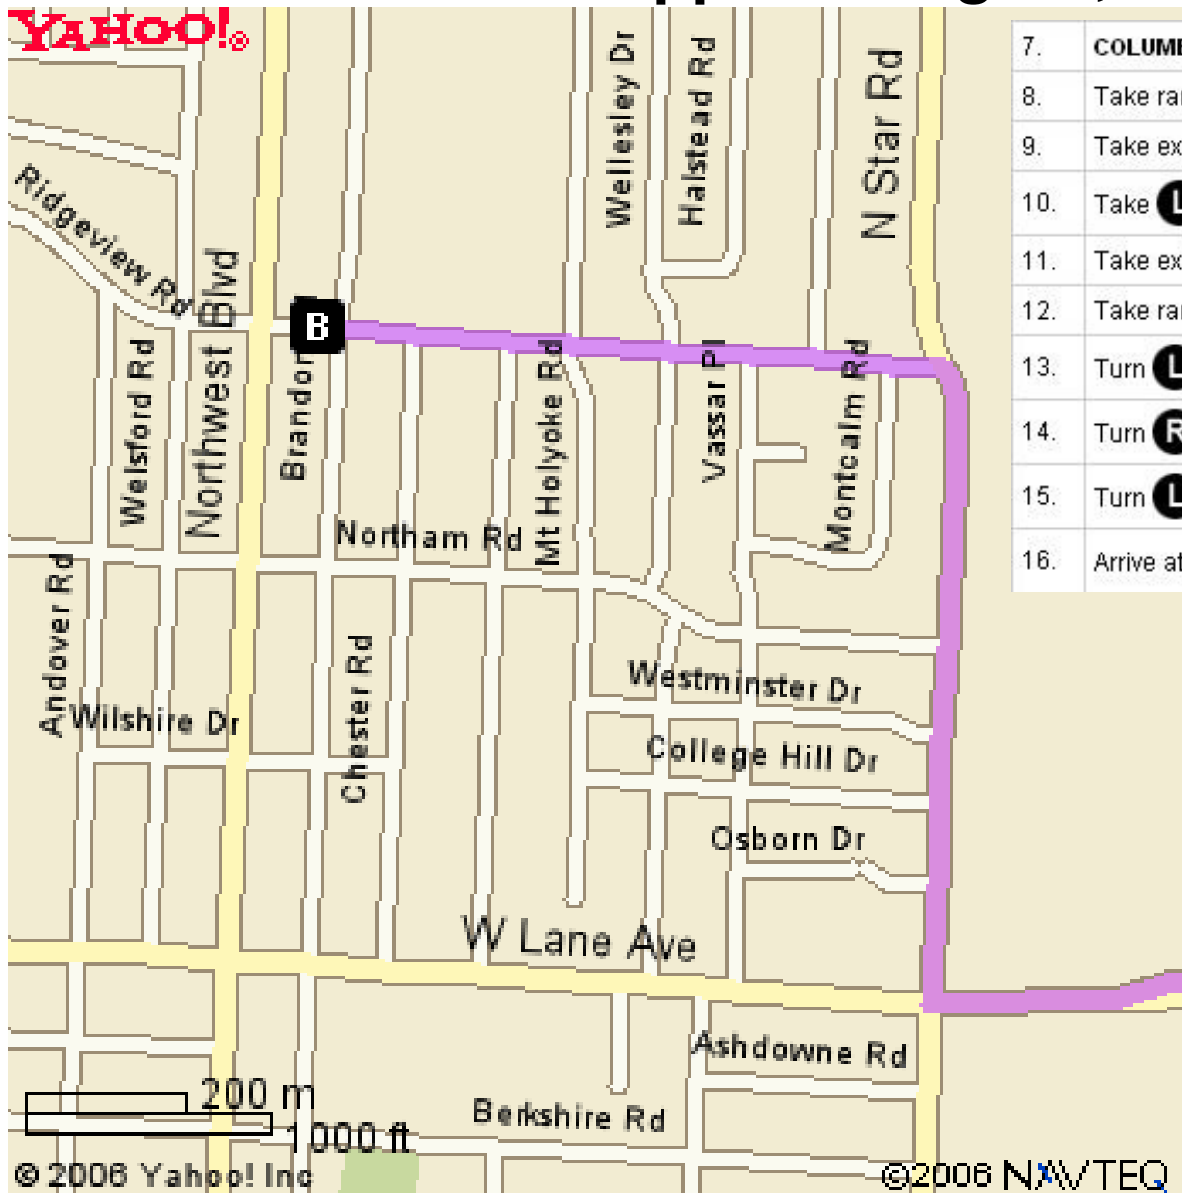

# Upper Arlington High School

## 1650 Ridgeview Rd

### Upper Arlington, Ohio

7. COLUMBUS LANCASTER RD becomes US-33 WEST - go 4.2 mi
8. Take ramp onto I-70 WEST toward COLUMBUS - go 3.8 mi
9. Take exit #101A onto I-71 NORTH toward CLEVELAND - go 0.8 mi
10. Take **L** exit #109A onto I-670 WEST - go 2.2 mi
11. Take exit #2B onto OH-315 NORTH - go 2.6 mi
12. Take ramp toward W LAKE AVE - go 0.2 mi
13. Turn **L** on W LAKE AVE - go 1.0 mi
14. Turn **R** on N STAR RD - go 0.5 mi
15. Turn **L** on RIDGEVIEW RD - go 0.5 mi
16. Arrive at 1650 RIDGEVIEW RD, UPPER ARLINGTON, on the **R**