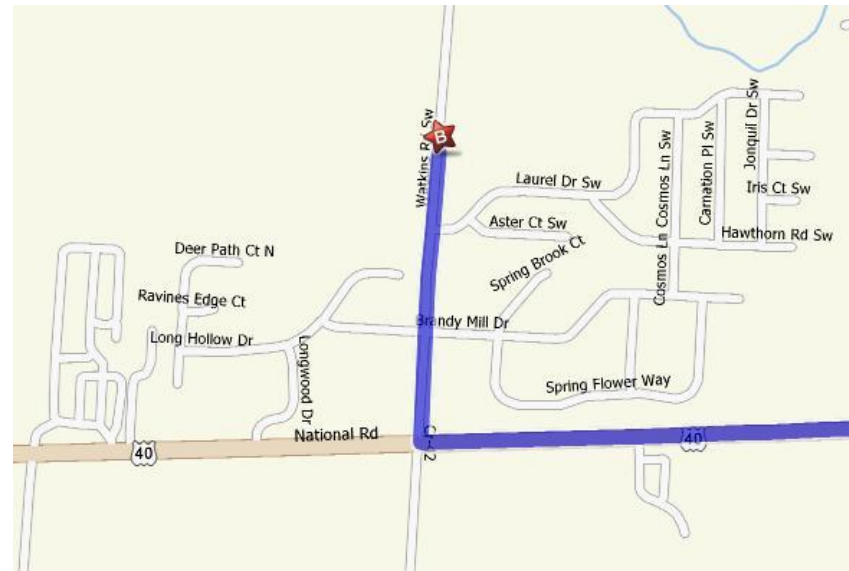

# Watkins Memorial High School

## 8868 Watkins Rd SW

### Pataskala, Ohio

-  3: Turn LEFT to stay on OH-158.
-  4: Turn LEFT onto US-40 W/NATIONAL RD.
-  5: Turn RIGHT onto WATKINS RD SW/CR-42.
-  6: End at 8868 Watkins Rd SW Pataskala, OH 43062-9053