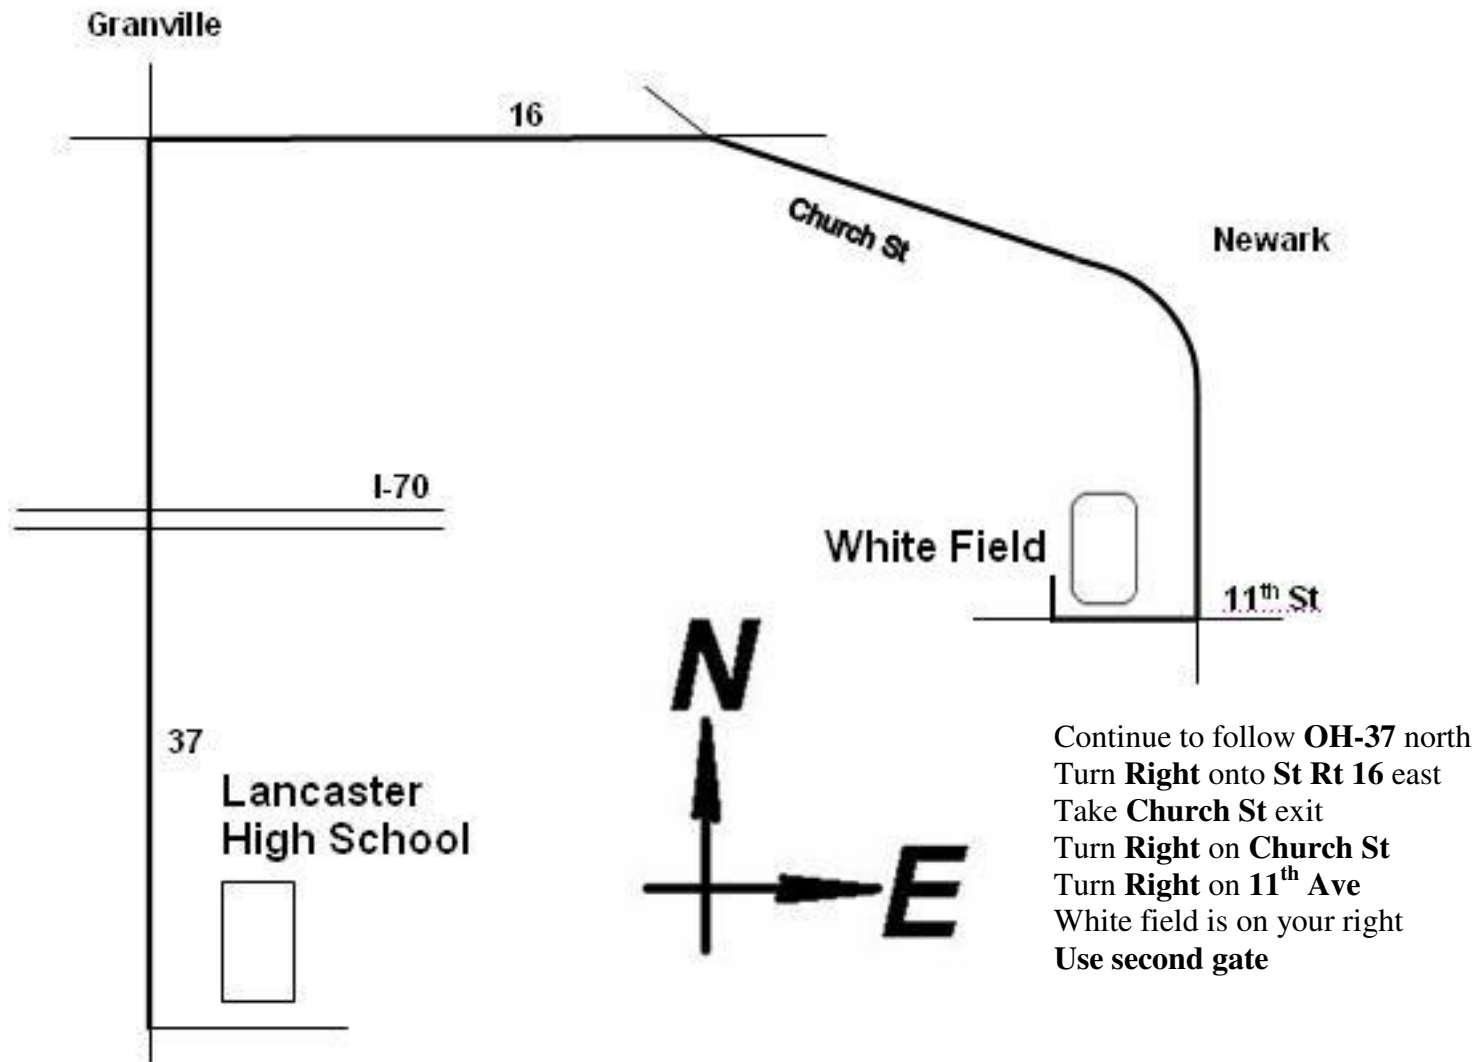

# White Field Near the Corner of Church St and 11<sup>th</sup> Ave Newark, Ohio

Continue to follow **OH-37** north  
Turn **Right** onto **St Rt 16** east  
Take **Church St** exit  
Turn **Right** on **Church St**  
Turn **Right** on **11<sup>th</sup> Ave**  
White field is on your right  
Use **second gate**